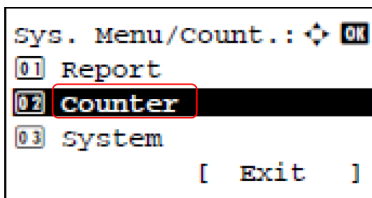

Use [▲][▼] keys to select the page count you want to view then press [Ok]

Pressing the button for [Exit] brings the screen back to the menu page.

The meter reading is also shown on the status page report. To print the status page:

Press [Menu] [▲][▼] [Report Print] [▲][▼] [Status Page] then press [Ok]

```
total size:          512 MB
RAM Disk:           On
RAM Disk Size:      32 MB
Emulation
Emulation:         PCL6
Default Font:      Courier
Default Code Set:  IBM PC-8
```

Counters	Color	B & W	Total
Printed Pages	3819	24876	28695
Paper Size			
A4	3819	24838	28657
B5	0	0	0
A5	0	0	0
Folio	0	0	0
Legal	0	0	0
Letter	0	0	0
Statement	0	0	0
Other1	0	0	0
Other2	0	38	38

```
Toner Gauges
Cyan 0 % ██████████ 100 %
Magenta 0 % ██████████ 100 %
Yellow 0 % ██████████ 100 %
Black 0 % ██████████ 100 %
```