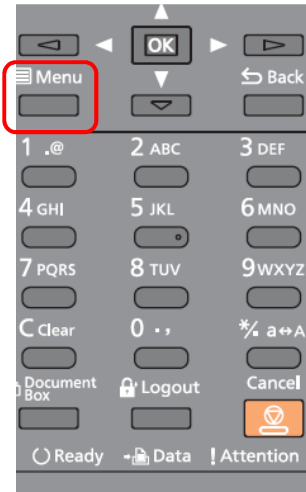

The ECOSYS P6035cdn and P7040cdn models use an electronic counter to record copy counts.

This report can be read from the LCD display. Follow the steps below to determine the machine page count.

Press the [Menu] key on the Operator Panel to bring up the system menu

Use [▲][▼] keys to select [Counter] then press [Ok]

Use [▲][▼] keys to select the page count you want to view then press [Ok]

Pressing the button for [Exit] brings the screen back to the menu page.

The meter reading is also shown on the status page report. To print the status page: