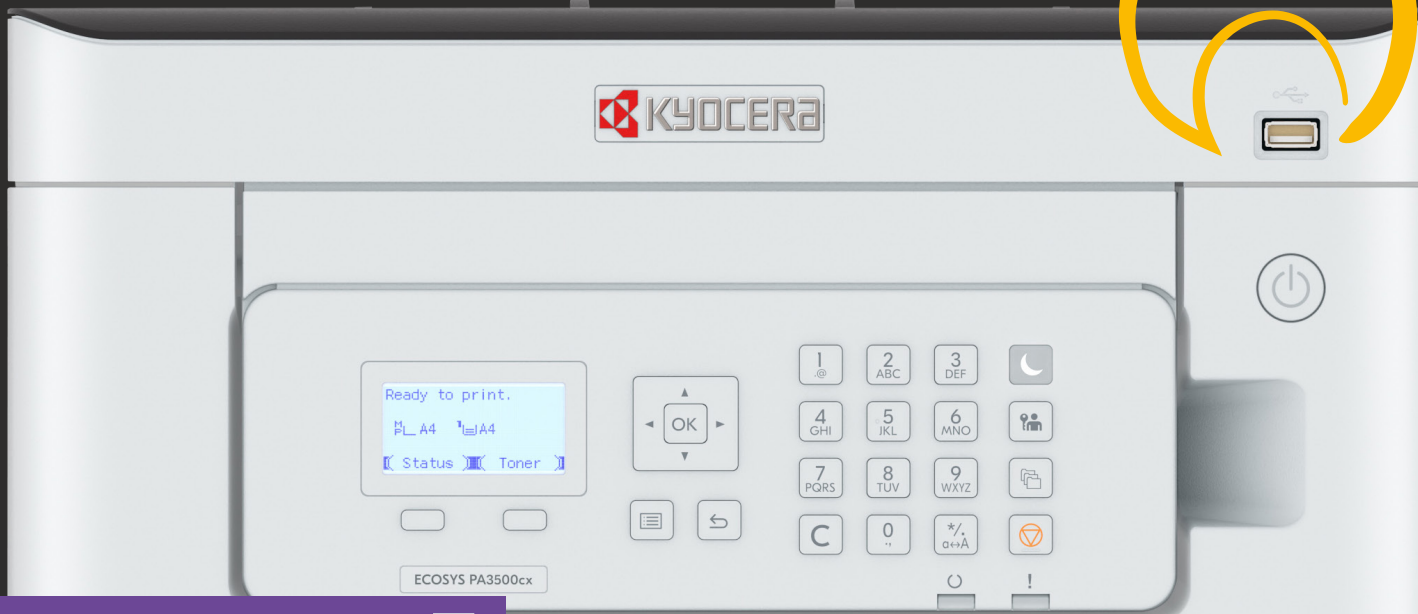

Your tool for the modern workplace

Boost your business growth and take your productivity to the next level with the ECOSYS PA3500cx printer. Made for medium to large-size work groups, this A4 colour device is integrated with Kyocera long-life components that help to reduce waste and ensure exceptional levels of reliability.

ECOSYS PA3500cx 

Compact design

Up to 35 pages per minute

Wi-Fi Direct functionality