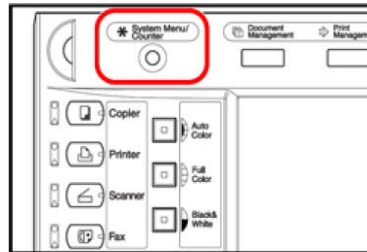

KM-C3225

The KM-C2520, KM-C3225 and KM-C3232 Copiers use an **electronic counter** to record the copy counts. This can be read off the LCD display or printed out in a report.

Use the following steps to check the electronic copy count or print the report.

Note: you need to report the totals for Monochrome, Mono Colour and Full Colour.

- STEP 1** Press the **System Menu / Counter** button on the Operator Panel. The default screen will appear on the display