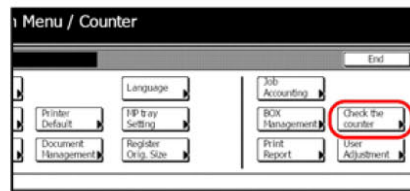

1. **STEP 2** Press the **Check the Counter** button on the touch display. The total number of copies will be displayed.